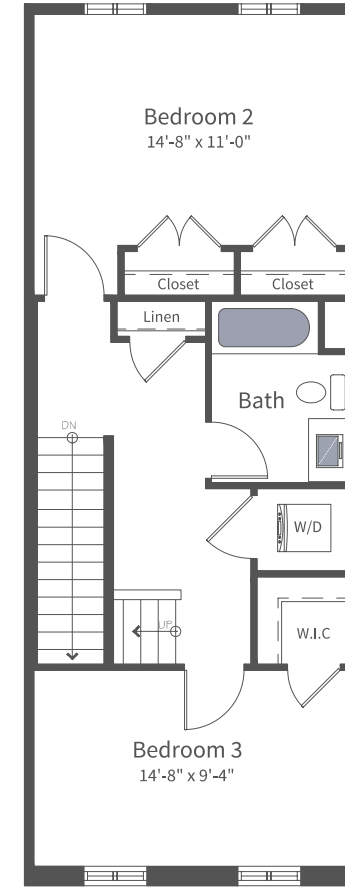

THE COLUMBUS

3-4 BEDROOM / 2 FULL BATH & 2 HALF BATH / 2,332 SF

LOWER LEVEL

GROUND LEVEL

SECOND LEVEL

THIRD LEVEL

FOURTH LEVEL