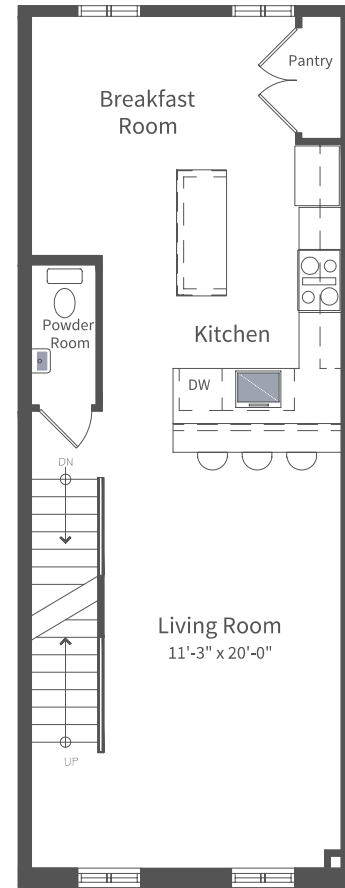

THE COLUMBUS

3-4 BEDROOM / 2 FULL BATH & 2 HALF BATH / 2,332 SF

LOWER LEVEL

GROUND LEVEL

SECOND LEVEL

THIRD LEVEL

FOURTH LEVEL