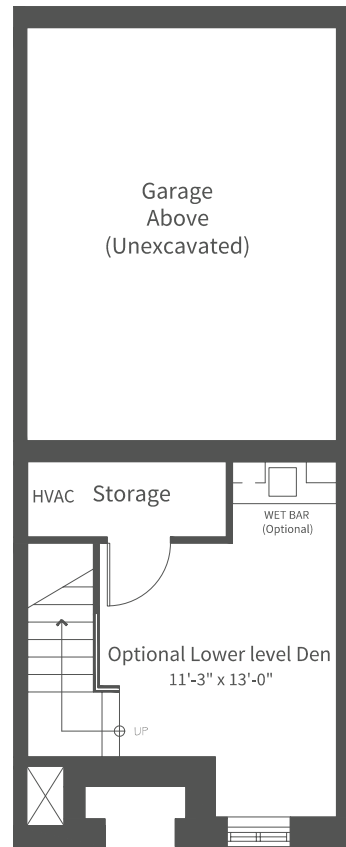

THE COLUMBUS

3-4 BEDROOM / 2 FULL BATH & 2 HALF BATH / 2,332 SF

LOWER LEVEL

GROUND LEVEL

SECOND LEVEL

THIRD LEVEL

FOURTH LEVEL