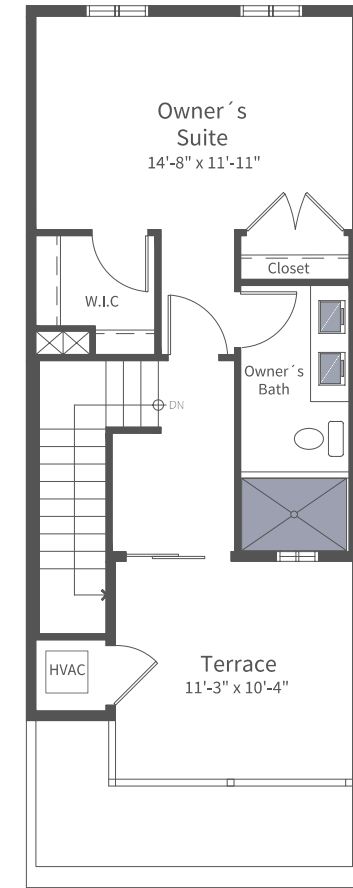

THE COLUMBUS

3-4 BEDROOM / 2 FULL BATH & 2 HALF BATH / 2,332 SF

LOWER LEVEL

GROUND LEVEL

SECOND LEVEL

THIRD LEVEL

FOURTH LEVEL