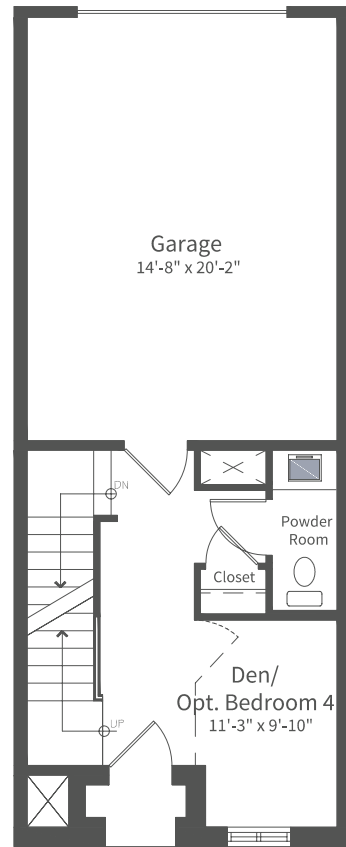

THE COLUMBUS

3-4 BEDROOM / 2 FULL BATH & 2 HALF BATH / 2,332 SF

LOWER LEVEL

GROUND LEVEL

SECOND LEVEL

THIRD LEVEL

FOURTH LEVEL